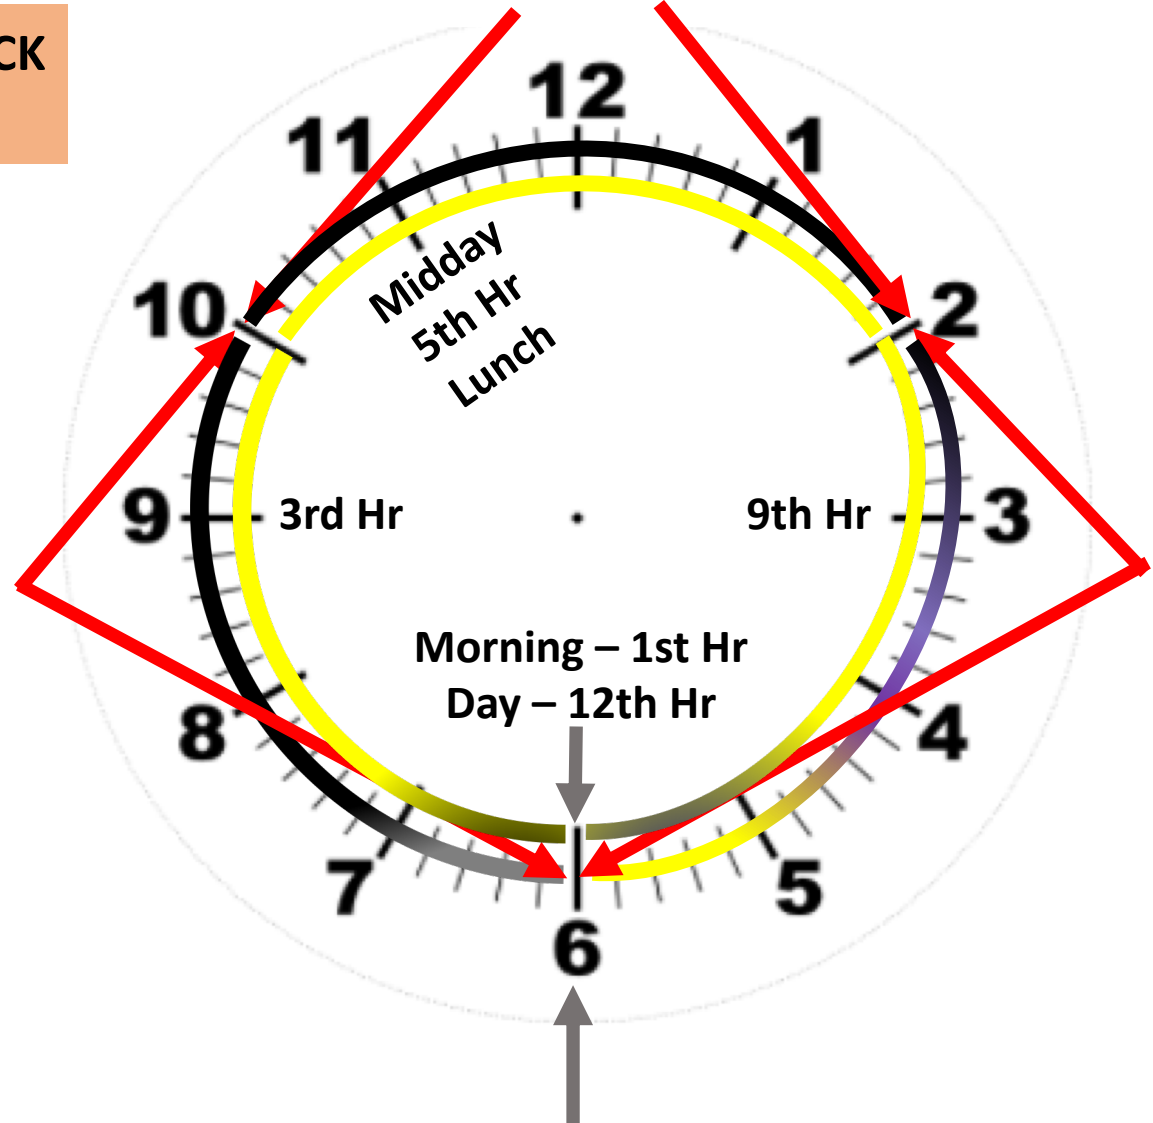

**TZADOK (QUMRAN) CLOCK
DAY & NIGHT**

Second or Middle "midnight" Watch
2200 – 0200 (10:00 – 2:00)

First or Early Watch of Night
1800 – 2200 (6:00 – 10:00)

Third or Late Watch of Night
0200 – 0600 (2:00 – 6:00)

DAY = SUNRISE TO SUNRISE